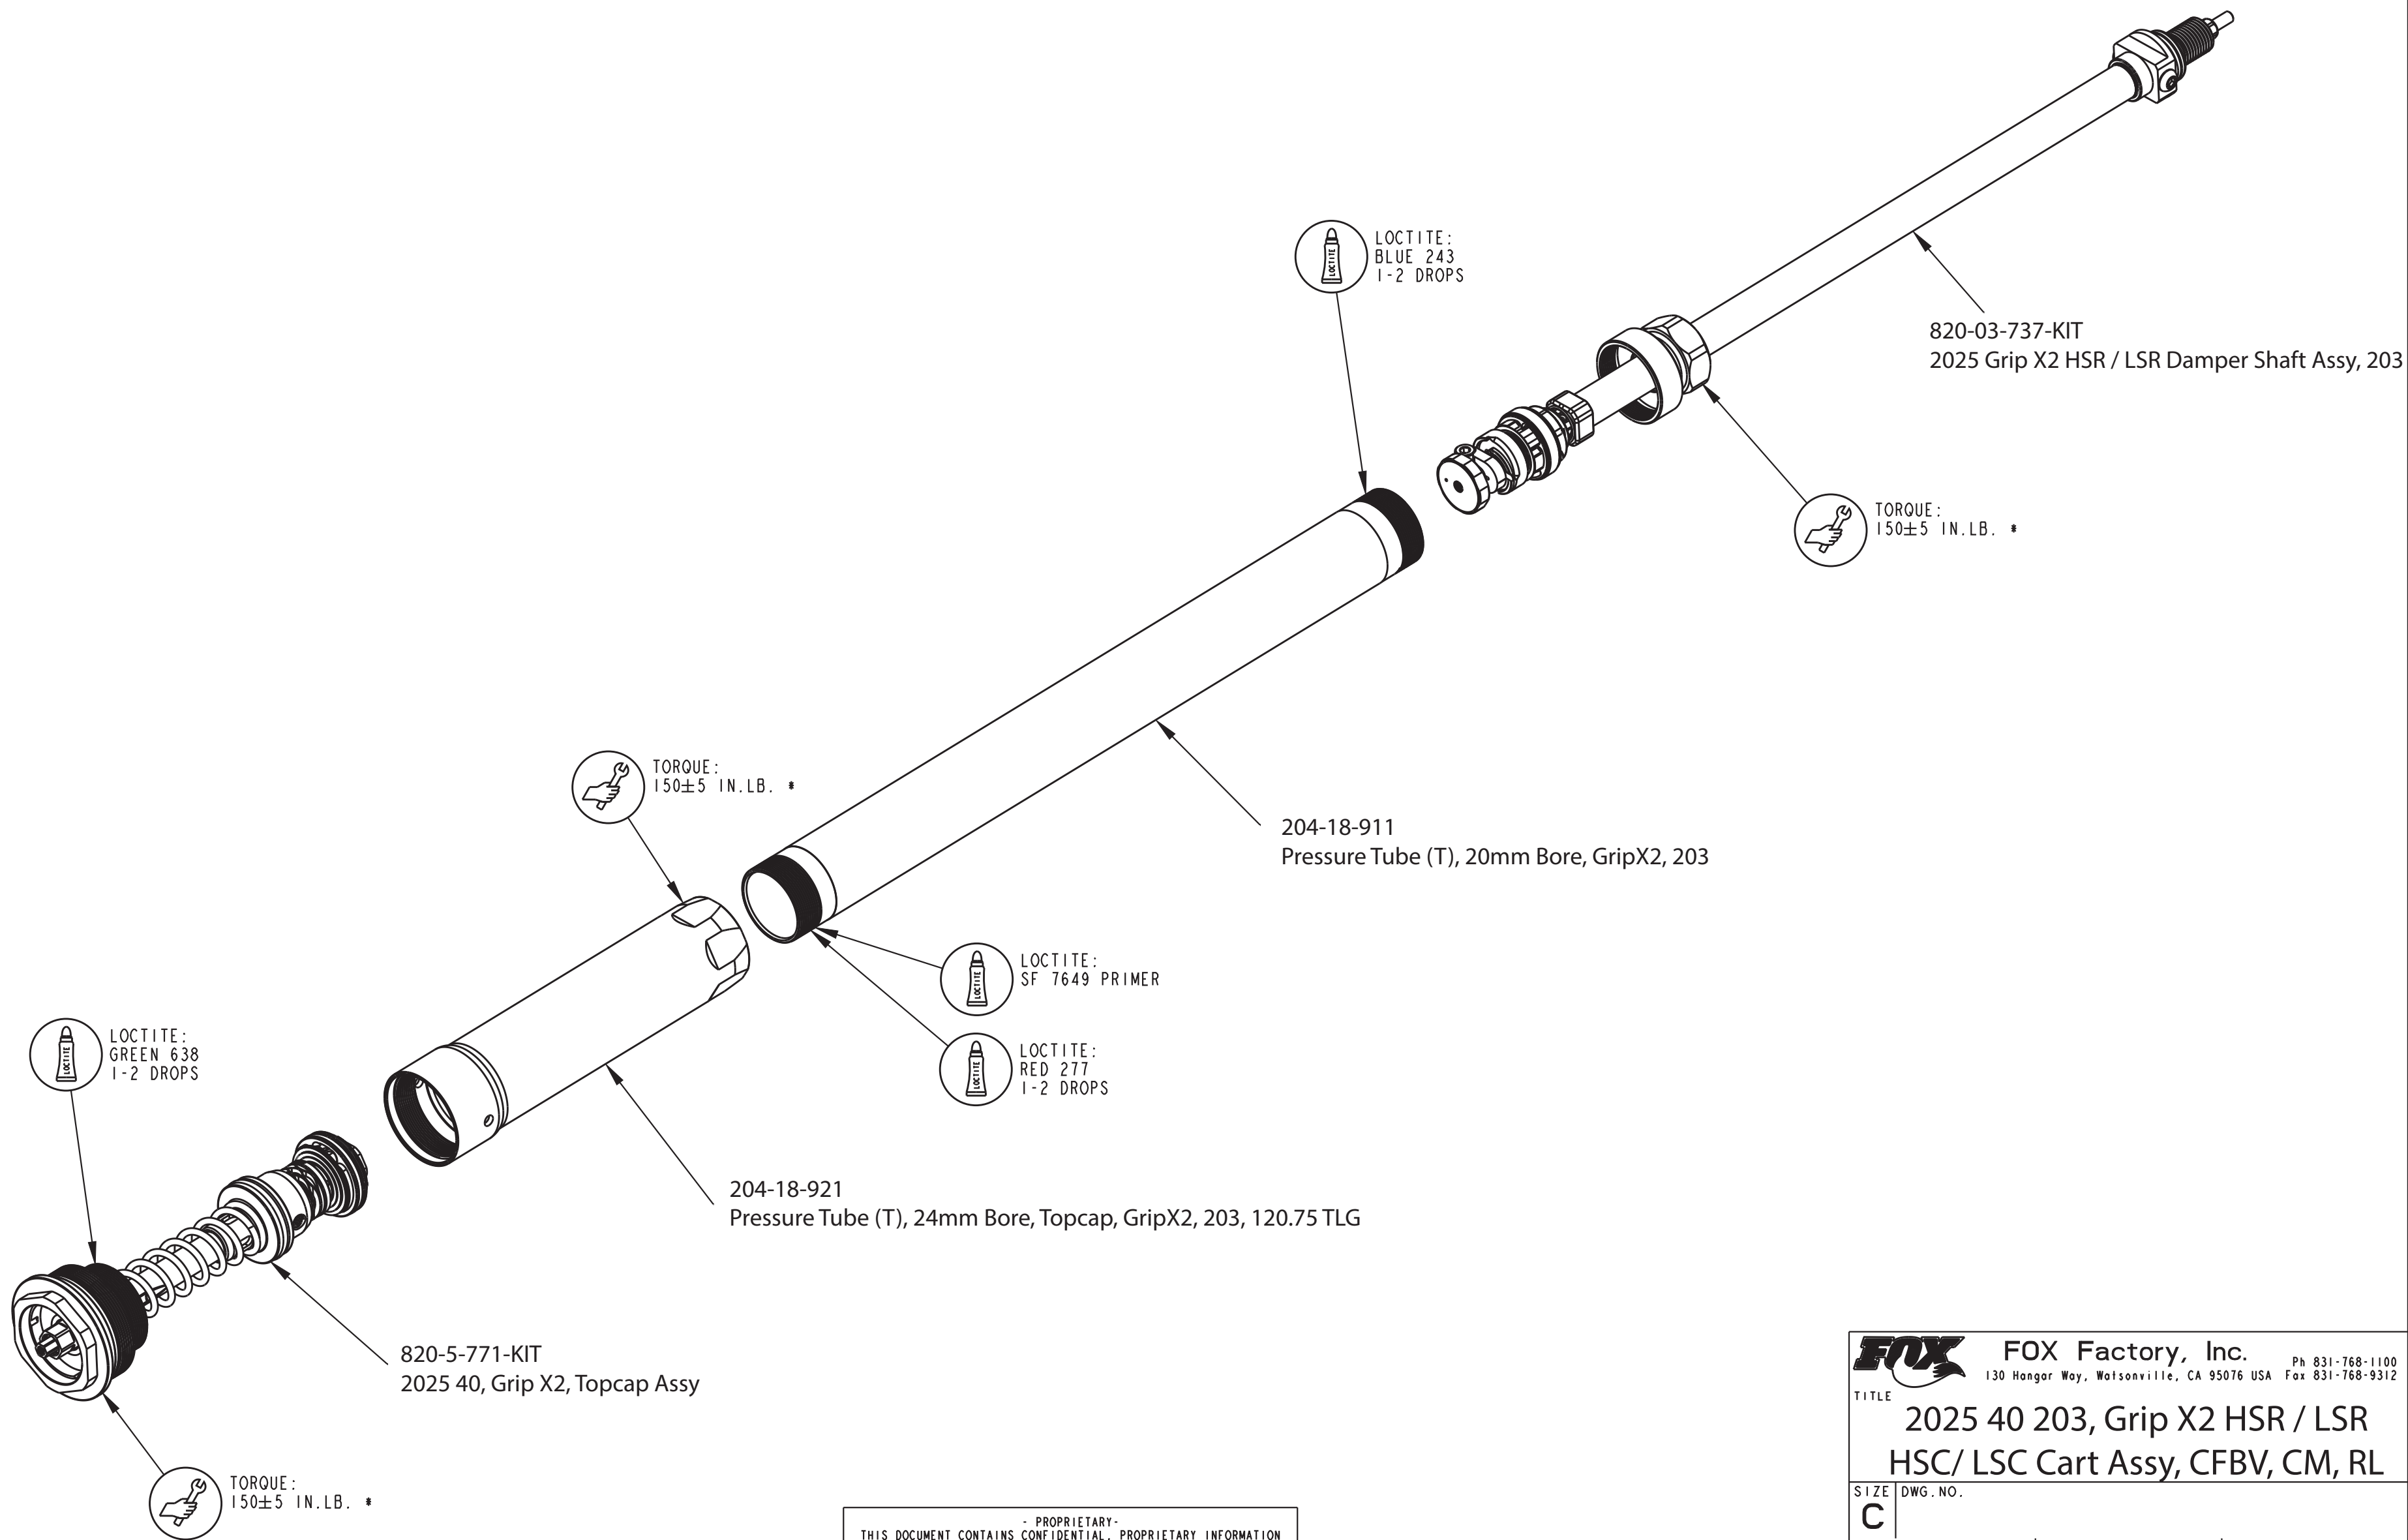

4

3

2

1

D

D

C

C

B

B

A

A

- PROPRIETARY -  
 THIS DOCUMENT CONTAINS CONFIDENTIAL, PROPRIETARY INFORMATION  
 THAT IS FOX PROPERTY. DO NOT DISCLOSE TO OR DUPLICATE  
 FOR OTHERS EXCEPT AS AUTHORIZED BY FOX.

<b>FOX</b> FOX Factory, Inc.		Ph 831-768-1100
130 Hangar Way, Watsonville, CA 95076 USA		Fax 831-768-9312
TITLE <b>2025 40 203, Grip X2 HSR / LSR HSC/ LSC Cart Assy, CFBV, CM, RL</b>		
SIZE <b>C</b>	DWG. NO.	
PLOT SCALE 1:1	SHEET 1 OF 1	